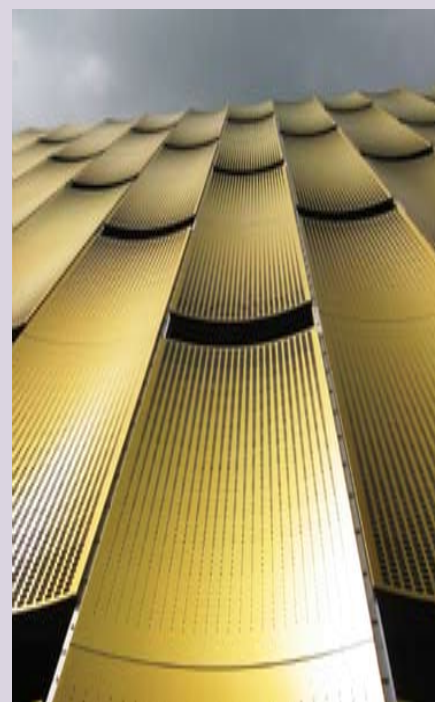

## Natural elegance ...

Euramax supplies innovative surfaces in pre-coated aluminium. AluNatur is one of these special finishes; it highlights the natural beauty of the aluminium. An almost unlimited range of (semi-) transparent clearcoats applied on Brushed or Transparent Lacquering surfaces creates a unique and unrivalled natural colour palette ...

Project: De Cope (parking and offices)  
Location: Utrecht- The Netherlands  
Architect: JHK architecten  
Installer: Platinox  
Product: AluNatur HDP  
Design: Gold TL (Transparent Lacquering)  
Effect: Alu look in transparent gold

### High abstraction level

De Cope is a multifunctional building which houses a parking garage and offices. The intention was to integrate these two in an abstract and high volume. The combination of concrete elements and elevated / perforated AluNatur Gold sheets perfectly contributes to this abstract design idea.