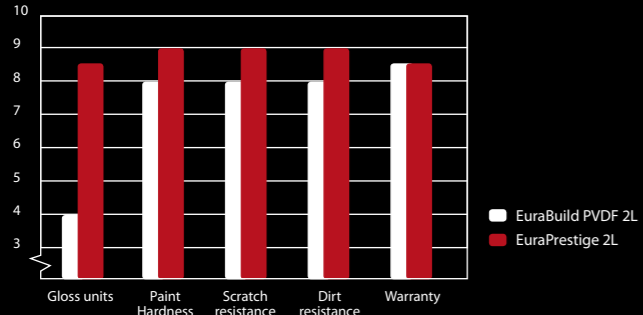

Glossy to Ultra matt

EuraPrestige provides a cost-saving approach to architects, designers and panel manufacturers searching for special gloss levels in a high warranty coating system.

In addition, EuraPrestige offers characteristics normally found in three and four layer PVDF systems. EuraPrestige outperforms two layer PVDF systems in resistance to dirt retention, scratch resistance and paint hardness.

Graffiti is hard to remove and a major threat to buildings façades. In this respect the highly innovative pigmentation gives EuraPrestige a huge advantage when it comes to the removal of graffiti.

For advise on graffiti removal, visit our website www.euramax.eu/euraprestige

Performance chart