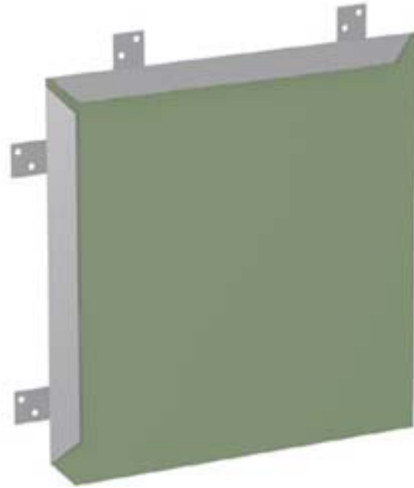

Nordic Modular 402

Technical Details

width	400 mm
length	200 mm
material thickness	0.6 mm