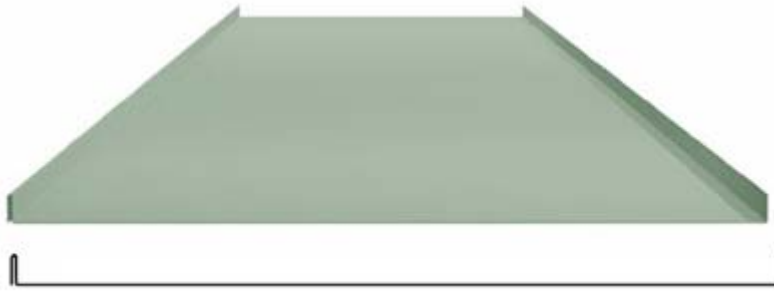

Nordic Modular Roofs

Our Nordic Modular System is a practical and beautiful way to roof buildings. The copper sheets are pre-patinated with our Nordic Green™ surface, and are virtually maintenance-free, making them a viable, economical material over the long term.

They are easy to install and provide a unique and distinctive roofing solution.

Specifications

100 Series of Nordic Modular

Nordic Modular 101

Technical Details

width	475 mm
length	800/1600 mm
height	32 mm
material thickness	0.6 mm

200 Series of Nordic Modular

Nordic Modular 201

Technical Details

width	530 mm
length	510 mm
height	20 mm
material thickness	0.6 mm

Nordic Modular 202

Technical Details

width	530 mm
length	510 mm
height	20 mm
material thickness	0.6 mm